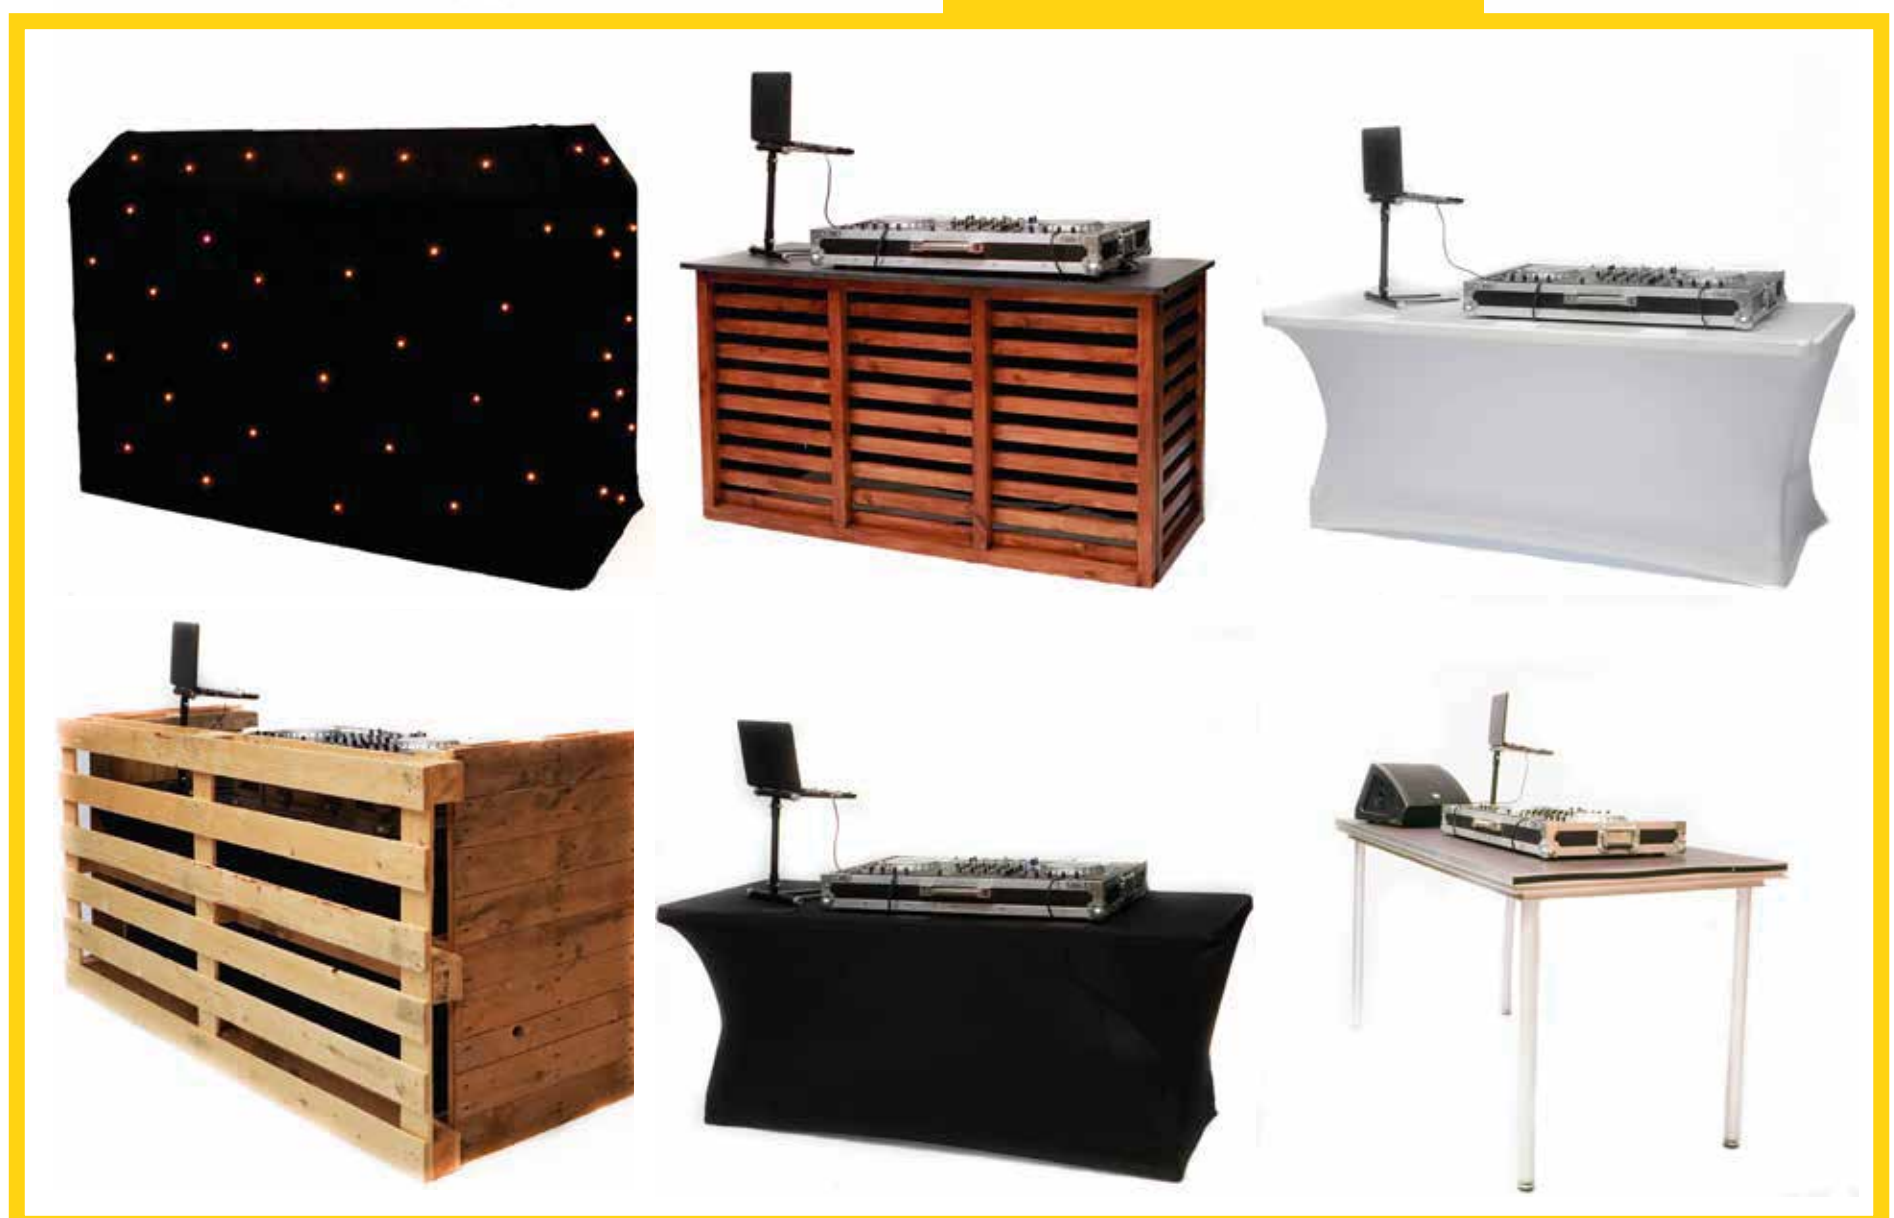

MAISON TALBOOTH EVENING DJ SERVICE

Your DJ will perform in the Garden Room for your evening party up until 11pm.

This includes...

- Set up of all sound and lighting equipment prior to the start of the evening reception.
- Professional DJ equipment and sound system to suit the Garden Room.
- DJ performance up until 11pm. (The licensed music finish time at Maison Talbooth).
- The look of our DJ set-up selected to your preference. Including our signature 'decks on show' look which emphasises the decks and the skills of your DJ and really brings them into the party.
- Lighting includes an up-lighting wash of colour (selected to your preference) behind your DJ and two dance floor effects to create the party atmosphere.