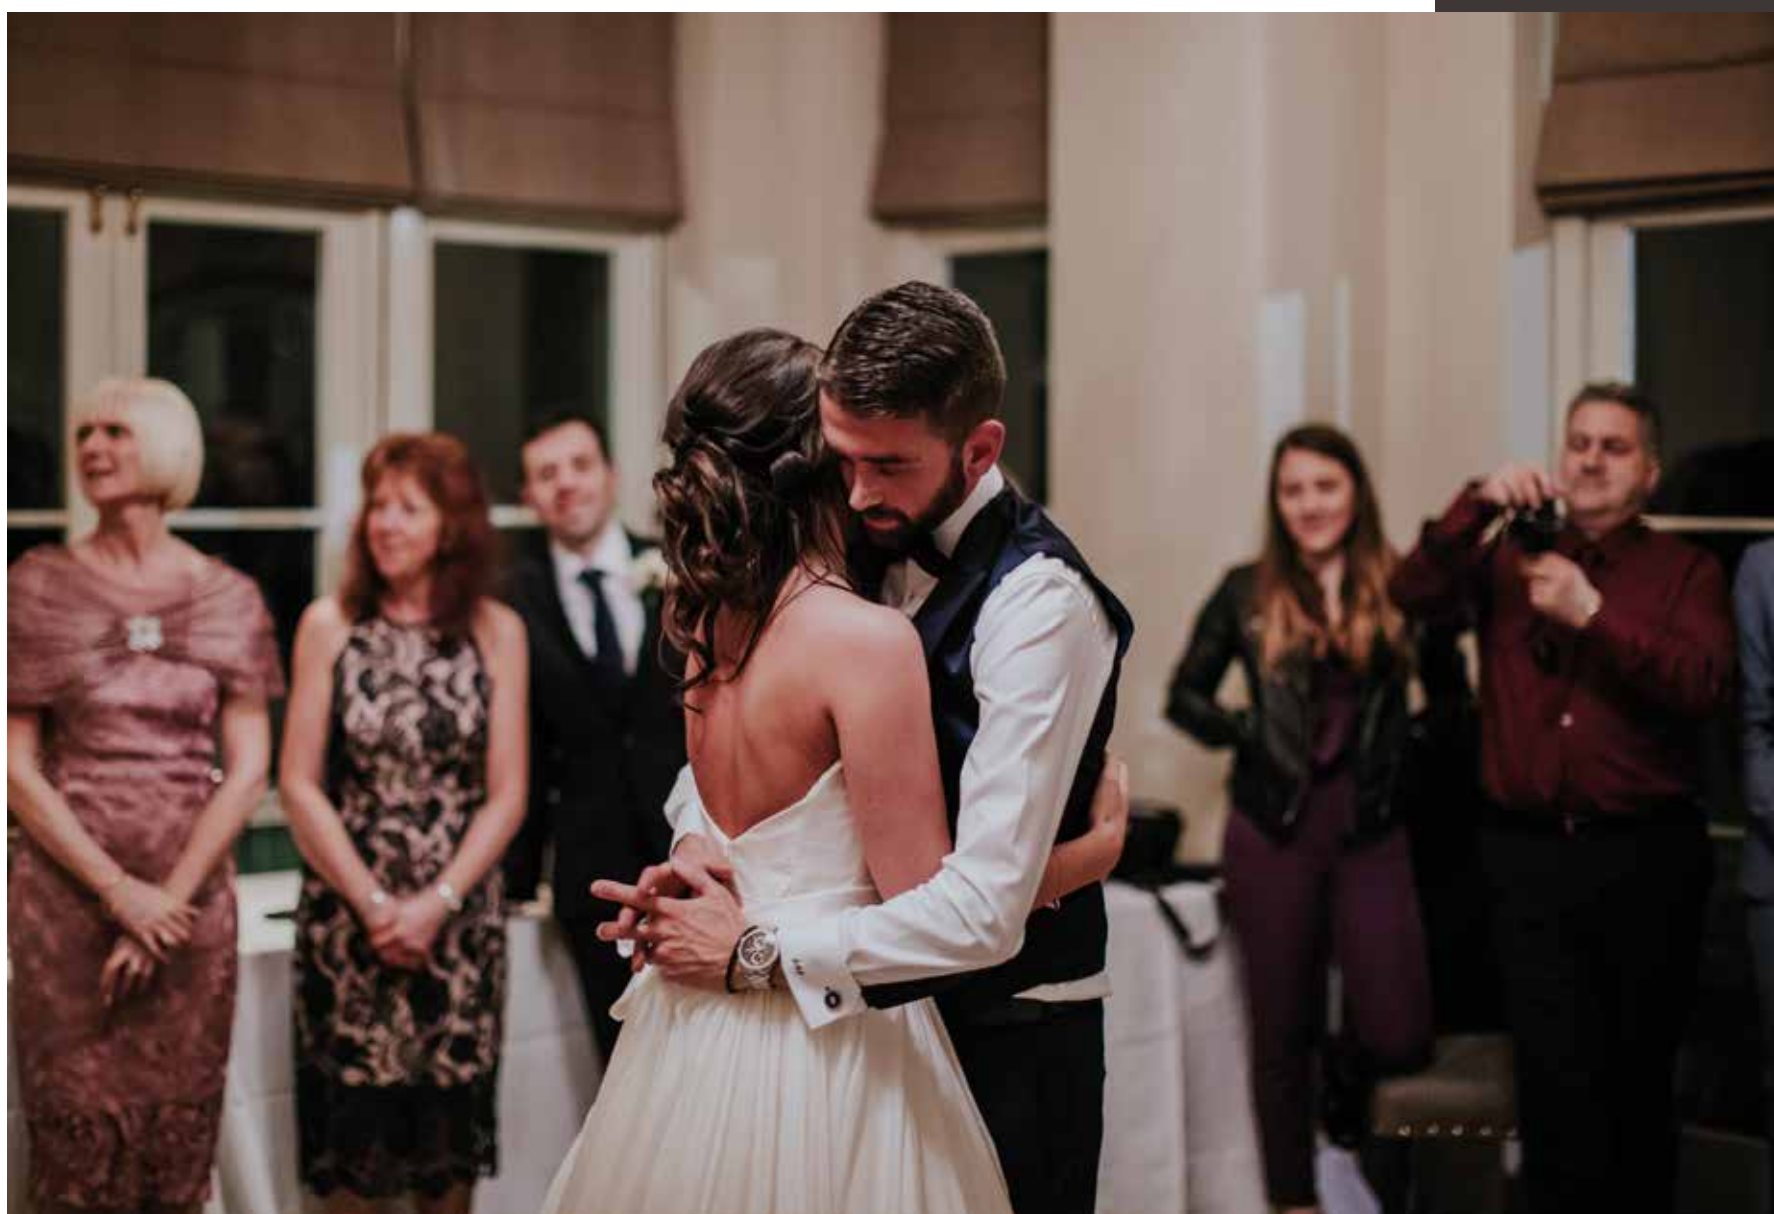

MAISON TALBOOTH EVENING DJ SERVICE

Your DJ will perform in the Garden Room for your evening party up until 11pm.

This includes...

- Set up of all sound and lighting equipment prior to the start of the evening reception.
- Professional DJ equipment and sound system to suit the Garden Room.
- DJ performance up until 11pm. (The licensed music finish time at Maison Talbooth).
- The look of our DJ set-up selected to your preference. Including our signature 'decks on show' look which emphasises the decks and the skills of your DJ and really brings them into the party.
- Lighting includes an up-lighting wash of colour (selected to your preference) behind your DJ and two dance floor effects to create the party atmosphere.

£545.00

Photo credit:
D & A Photo