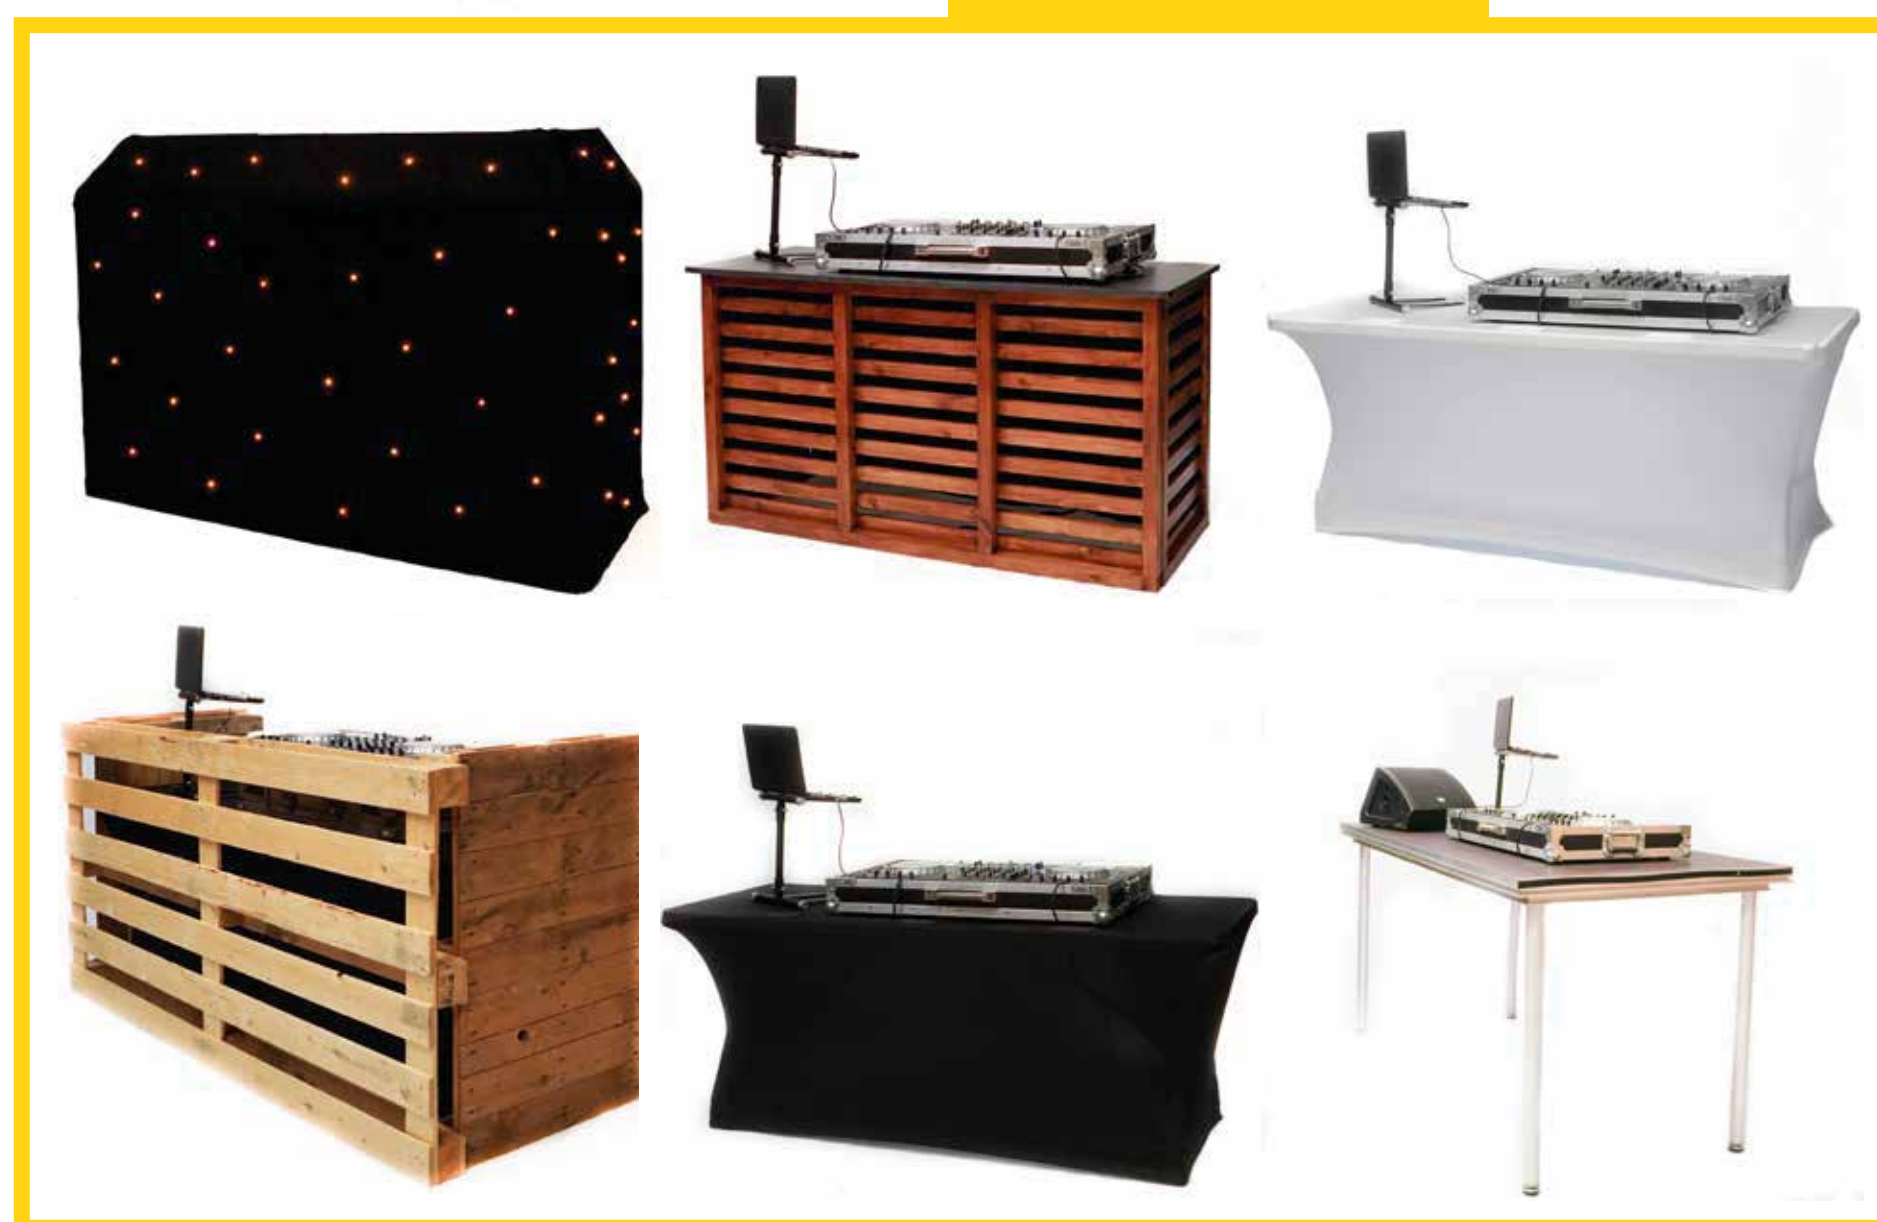

MAISON TALBOOTH EVENING DJ SERVICE

Pricing is based on up to 5 hours performance time before 11pm.

This includes:

- Set up of all sound and lighting equipment prior to the start of the evening reception.
- Professional DJ equipment and sound system to suit the Garden Room.
- DJ performance up until 11pm. (The licensed music finish time at Maison Talbooth).
- The look of our DJ set-up selected to your preference. Including our signature 'decks on show' look which emphasises the decks and the skills of your DJ and really brings them into the party.
- Lighting includes an up-lighting wash of colour (selected to your preference) behind your DJ and two dance floor effects to create the party atmosphere.